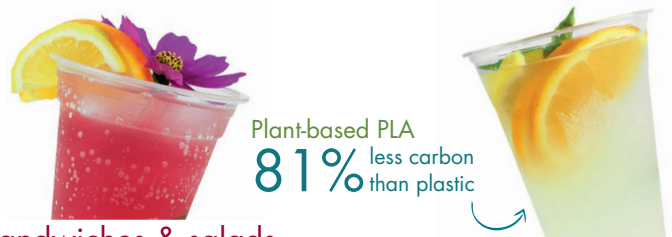

Cold cup

531750	12oz standard PLA cold cup	1000

Plant-based PLA
81% less carbon than plastic

Sandwiches & salads

531600	4 x 6 x 14in kraft NatureFlex side window baguette bag	1000
531730	32oz large window salad box	300

NatureFlex window
Clear home compostable film made from wood pulp

Compostable = biodegradable but fast

Vegware is certified to break down in under 12 weeks!

COMPOSTABLE
IN INDUSTRIAL FACILITIES

contact your

account manager

for further details