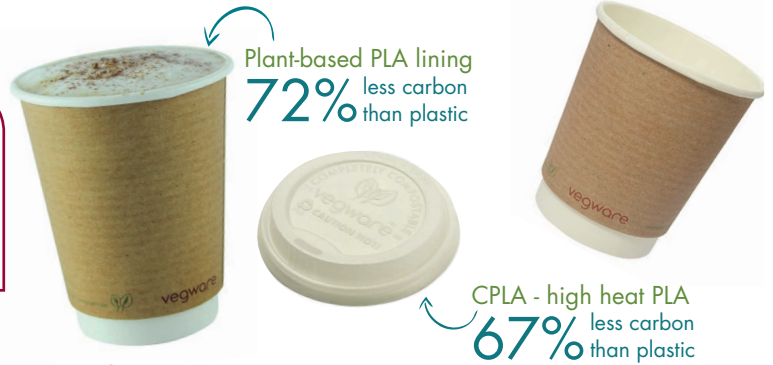

before use *low impact*

Low-carbon, recycled or renewable materials delivered with our sustainable and traceable supply chain.

in use *because green tastes better*

Vegware is practical and stylish, and people love the look and feel/good factor of our eco materials.

after use *the key to zero waste*

Recycle used Vegware with food waste, and everything else is cleaner and easier to recycle.

Hot cups & extras

531640	8oz double wall brown kraft cup	500
531650	79mm CPLA hot cup lid (fits 8oz cup)	1000
531660	12oz double wall kraft cup	5000
531670	89mm CPLA hot cup lid (fits 10 - 20oz cup)	1000